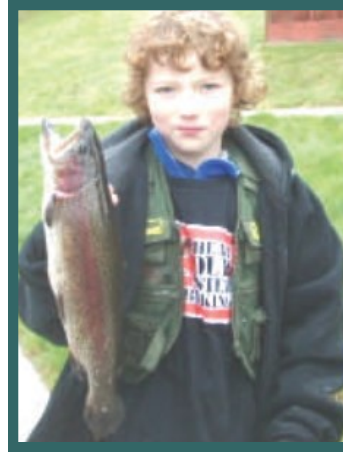

We Sponsor Kids Fishin'